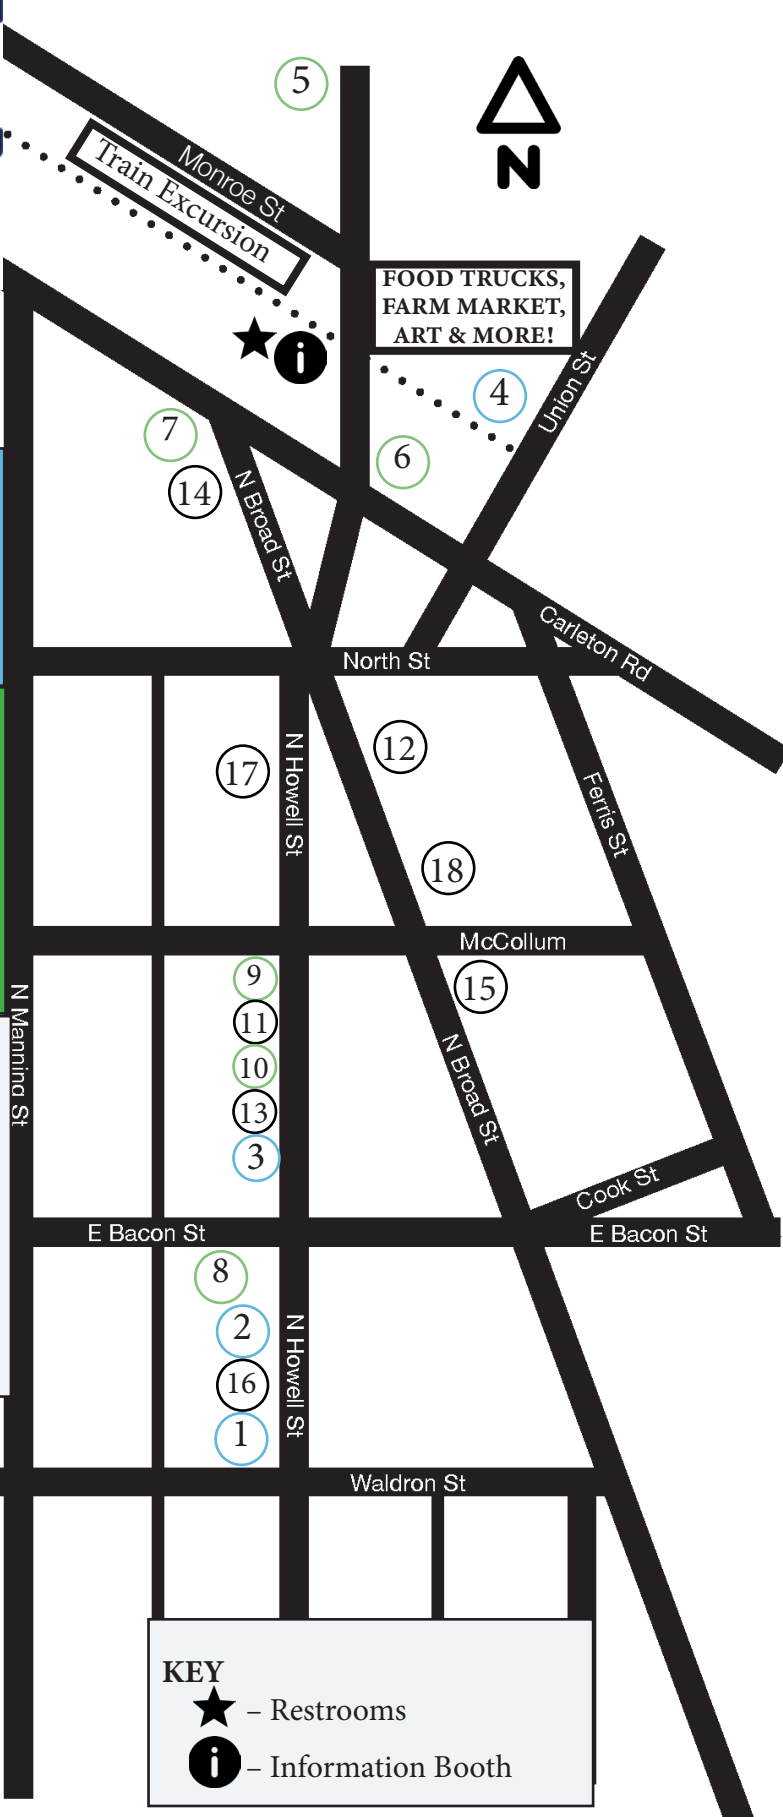

The City of HILLSDALE

Family • Tradition • Opportunity

- COFFEE, BEVERAGES, & LIGHT FARE**
1. Checker Records – 28 S Howell St
 2. Healthies of Hillsdale – 4 S Howell St
 3. Jilly Beans Coffee Shop – 18 N Howell St
 4. Rough Draft Coffee & Cocktails – 42 Union St
- RESTAURANTS & FOOD**
5. Handmade Sandwiches – 78 Hillsdale St
 6. Hillsdale Brewing Company – 25 Hillsdale St
 7. Great Wall Chinese – 126 N Broad St
 8. Cones & Swirls – 44 E Bacon St
 9. The Local Eatery – 38 N Howell St
 10. The Hunt Club – 24 N Howell St
- LOCAL BUSINESSES**
11. Birdie's & Howell – 28 N Howell St
 12. Farmhouse Charm Shoppe – 77 N Broad St
 13. Fether Studios – 20 N Howell St
 14. HMN Style – 120 N Broad St
 15. MoseArt – 41 North Broad St
 16. The Knowledge Emporium – 12 S Howell St
 17. Toasted Mud Pottery Studio – 74 N Howell St
 18. Seasonal Swing – 47 N Broad St

KEY

- ★ – Restrooms
- i – Information Booth